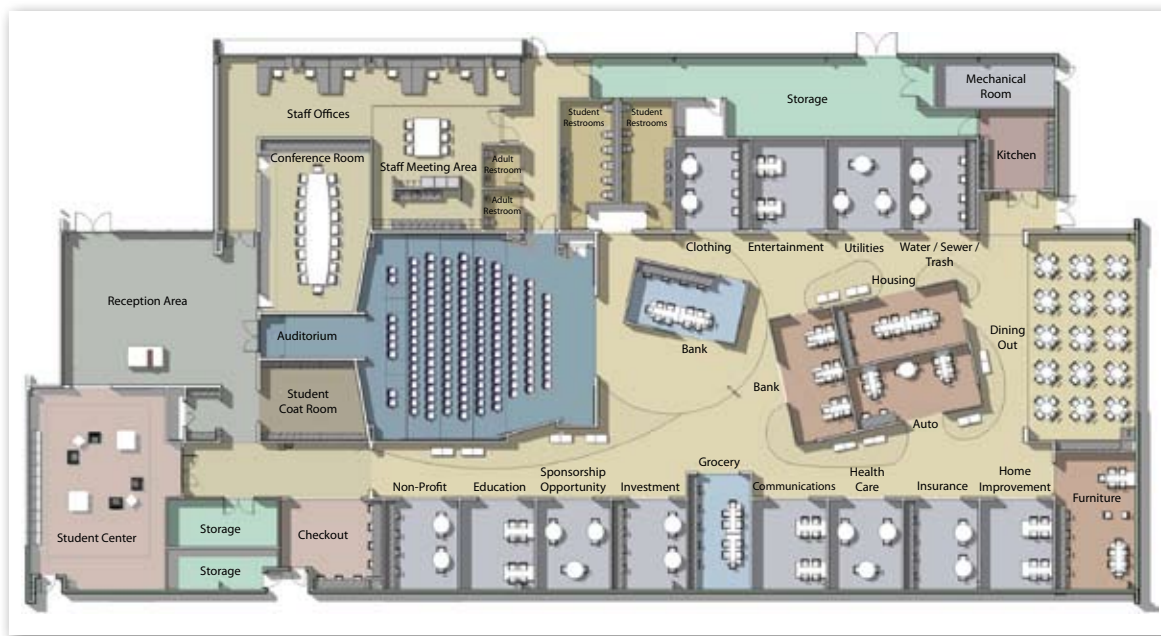

Junior Achievement Finance Park

Building Financial Skills for Life

At no time in recent history has the need for financial literacy education been more visible and widespread than today.

Many states have joined the movement to legislate financial literacy as a core curriculum component. In the Commonwealth of Virginia, the State Board of Education has mandated the implementation of financial literacy across middle and high school. Similar bills in Maryland and the District of Columbia require financial literacy education.

Through the generous support of Capital One's $2.5 million lead gift, ground was broken on Junior Achievement Finance Park on June 5, 2009 — marking this as the first major step forward in Greater Washington to ensure that the next generation is prepared to handle their finances. This 20,000-sq.-ft., state-of-the-art facility will offer all 8th grade students in Fairfax County Public Schools, and many other students from around the region, the opportunity to simulate building an adult budget.

Once Junior Achievement Finance Park opens, students will become an integral part of a new generation that knows how to build a personal budget and wisely manage their finances. Most importantly, it will instill the confidence in young people to take control of their own destiny by being financially fit for life.

The conceptual renderings shown on this page, provided by building design firm Gensler, offer a glimpse into the state-of-the-art facilities planned for Junior Achievement Finance Park.