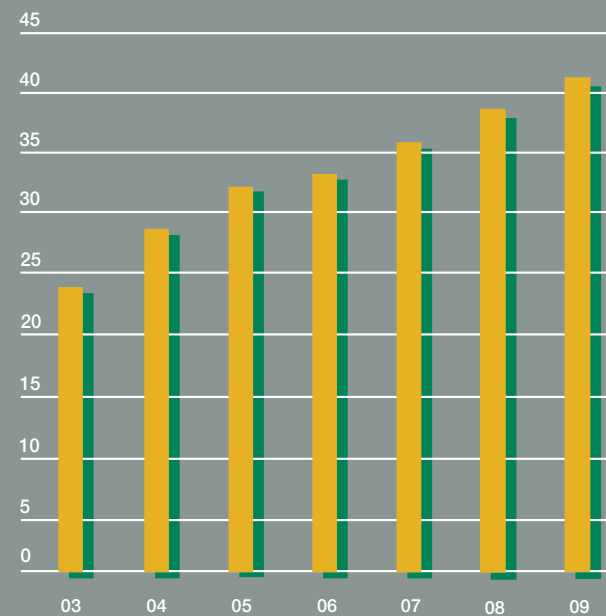

Students Served (in thousands)

From a Student

"Through my experience being a part of the (JA Company Program) Bengal Café I have learned to work with my peers as well as establish long lasting contacts and friendships. I have experience that will allow me to be successful in my chosen career path of business marketing. I truly believe that if you have a mind set of success, a simple idea can turn into even more than you expected. It was so interesting for me seeing the business go through all of the stages of maturity and growth, things we read in the textbook but I never got to see for myself until the Bengal Café."

Contents

1. 1 Focus on the Future
2. 2 Student Competitions
3. 3 Superintendents' Perspective
4. 4 Junior Achievement Programs
5. 6 Junior Achievement Finance Park
6. 7 Volunteers
7. 10 In-School Sites
8. 11 After-School Sites
9. 12 Donors
10. 16 Washington Business Hall of Fame
11. 17 Junior Achievement Bowl-A-Thon
12. 18 Volunteer Organizations
13. 20 Board of Directors
14. 21 Financials