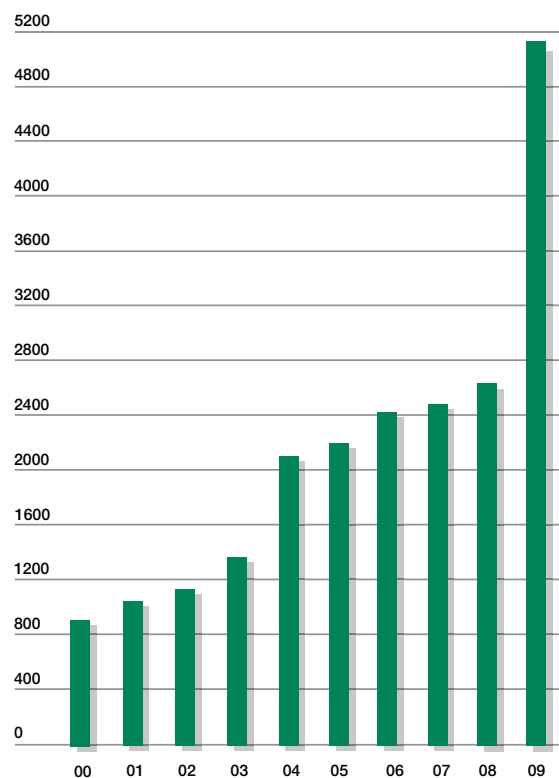

Financials

Financial History (Gross Revenue, $ in Thousands)

Statement of Financial Position June 30, 2009

Current Assets

Cash	$ 317,590
Grants and Accounts Receivable	1,450,753
Prepaid Expenses	60,444
Total Current Assets	<u>$ 1,828,787</u>

Property and Equipment

Equipment	$ 72,578
Furniture	750
Total	<u>$ 73,328</u>
Less Accumulated Depreciation	31,484
Property and Equipment Net	<u>$ 41,844</u>

Other Assets

Long Term Grants and Accounts Receivable	$ 1,371,461
Development Costs—Finance Park	$ 515,366
Deposits	0
Total Other Assets	<u>$ 1,886,827</u>

Total Assets

$ 3,757,458

Liabilities and Net Assets

Current Liabilities

Accounts Payable and Accrued Expenses	$ 37,568
Deferred Revenue	0
Total Current Liabilities	<u>$ 37,568</u>

Net Assets

Unrestricted	$ 215,925
Temporarily Restricted	3,503,965
Total Net Assets	<u>$ 3,719,890</u>

Total Liabilities and Net Assets

$ 3,757,458

Statement of Activities For The Year Ended June 30, 2009

Revenues and Other Support

Contributions	$ 4,062,154
Special Events Revenue	$ 1,047,742
Less: Cost of Direct Benefit to Donors	471,206
Net Revenue from Special Events	<u>576,536</u>
Total Revenues	<u>$ 4,638,690</u>

Other Support

Miscellaneous Income	$ 2,381
Total Revenues and Other Support	<u>$ 4,641,071</u>

Program and Supporting Services Expenses

Program Services	$ 1,512,501
Supporting Services	
Administrative	$ 173,287
Fundraising	<u>346,583</u>
Total Supporting Services	<u>$ 519,870</u>

Total Program and Supporting Services Expenses $ 2,032,371

Change In Net Assets $ 2,608,700

Net Assets, Beginning of Year 1,111,190

Net Assets, End of Year $ 3,719,890