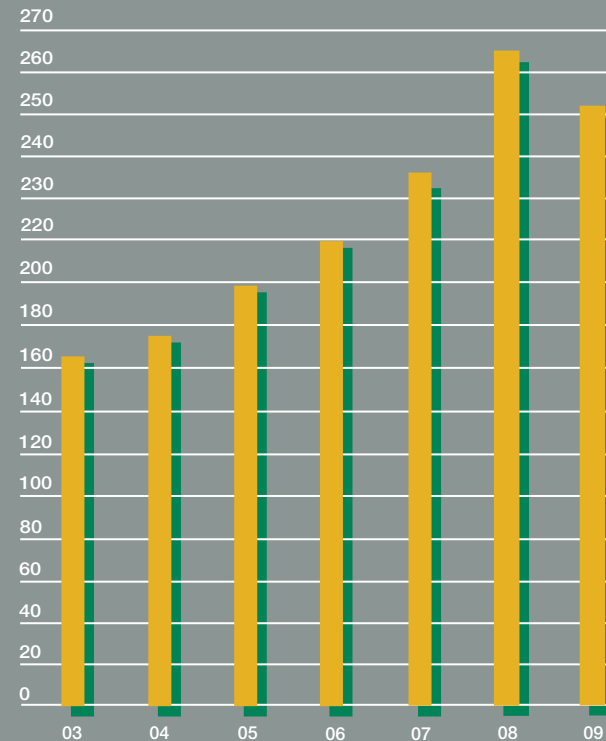

In-School and After School Sites